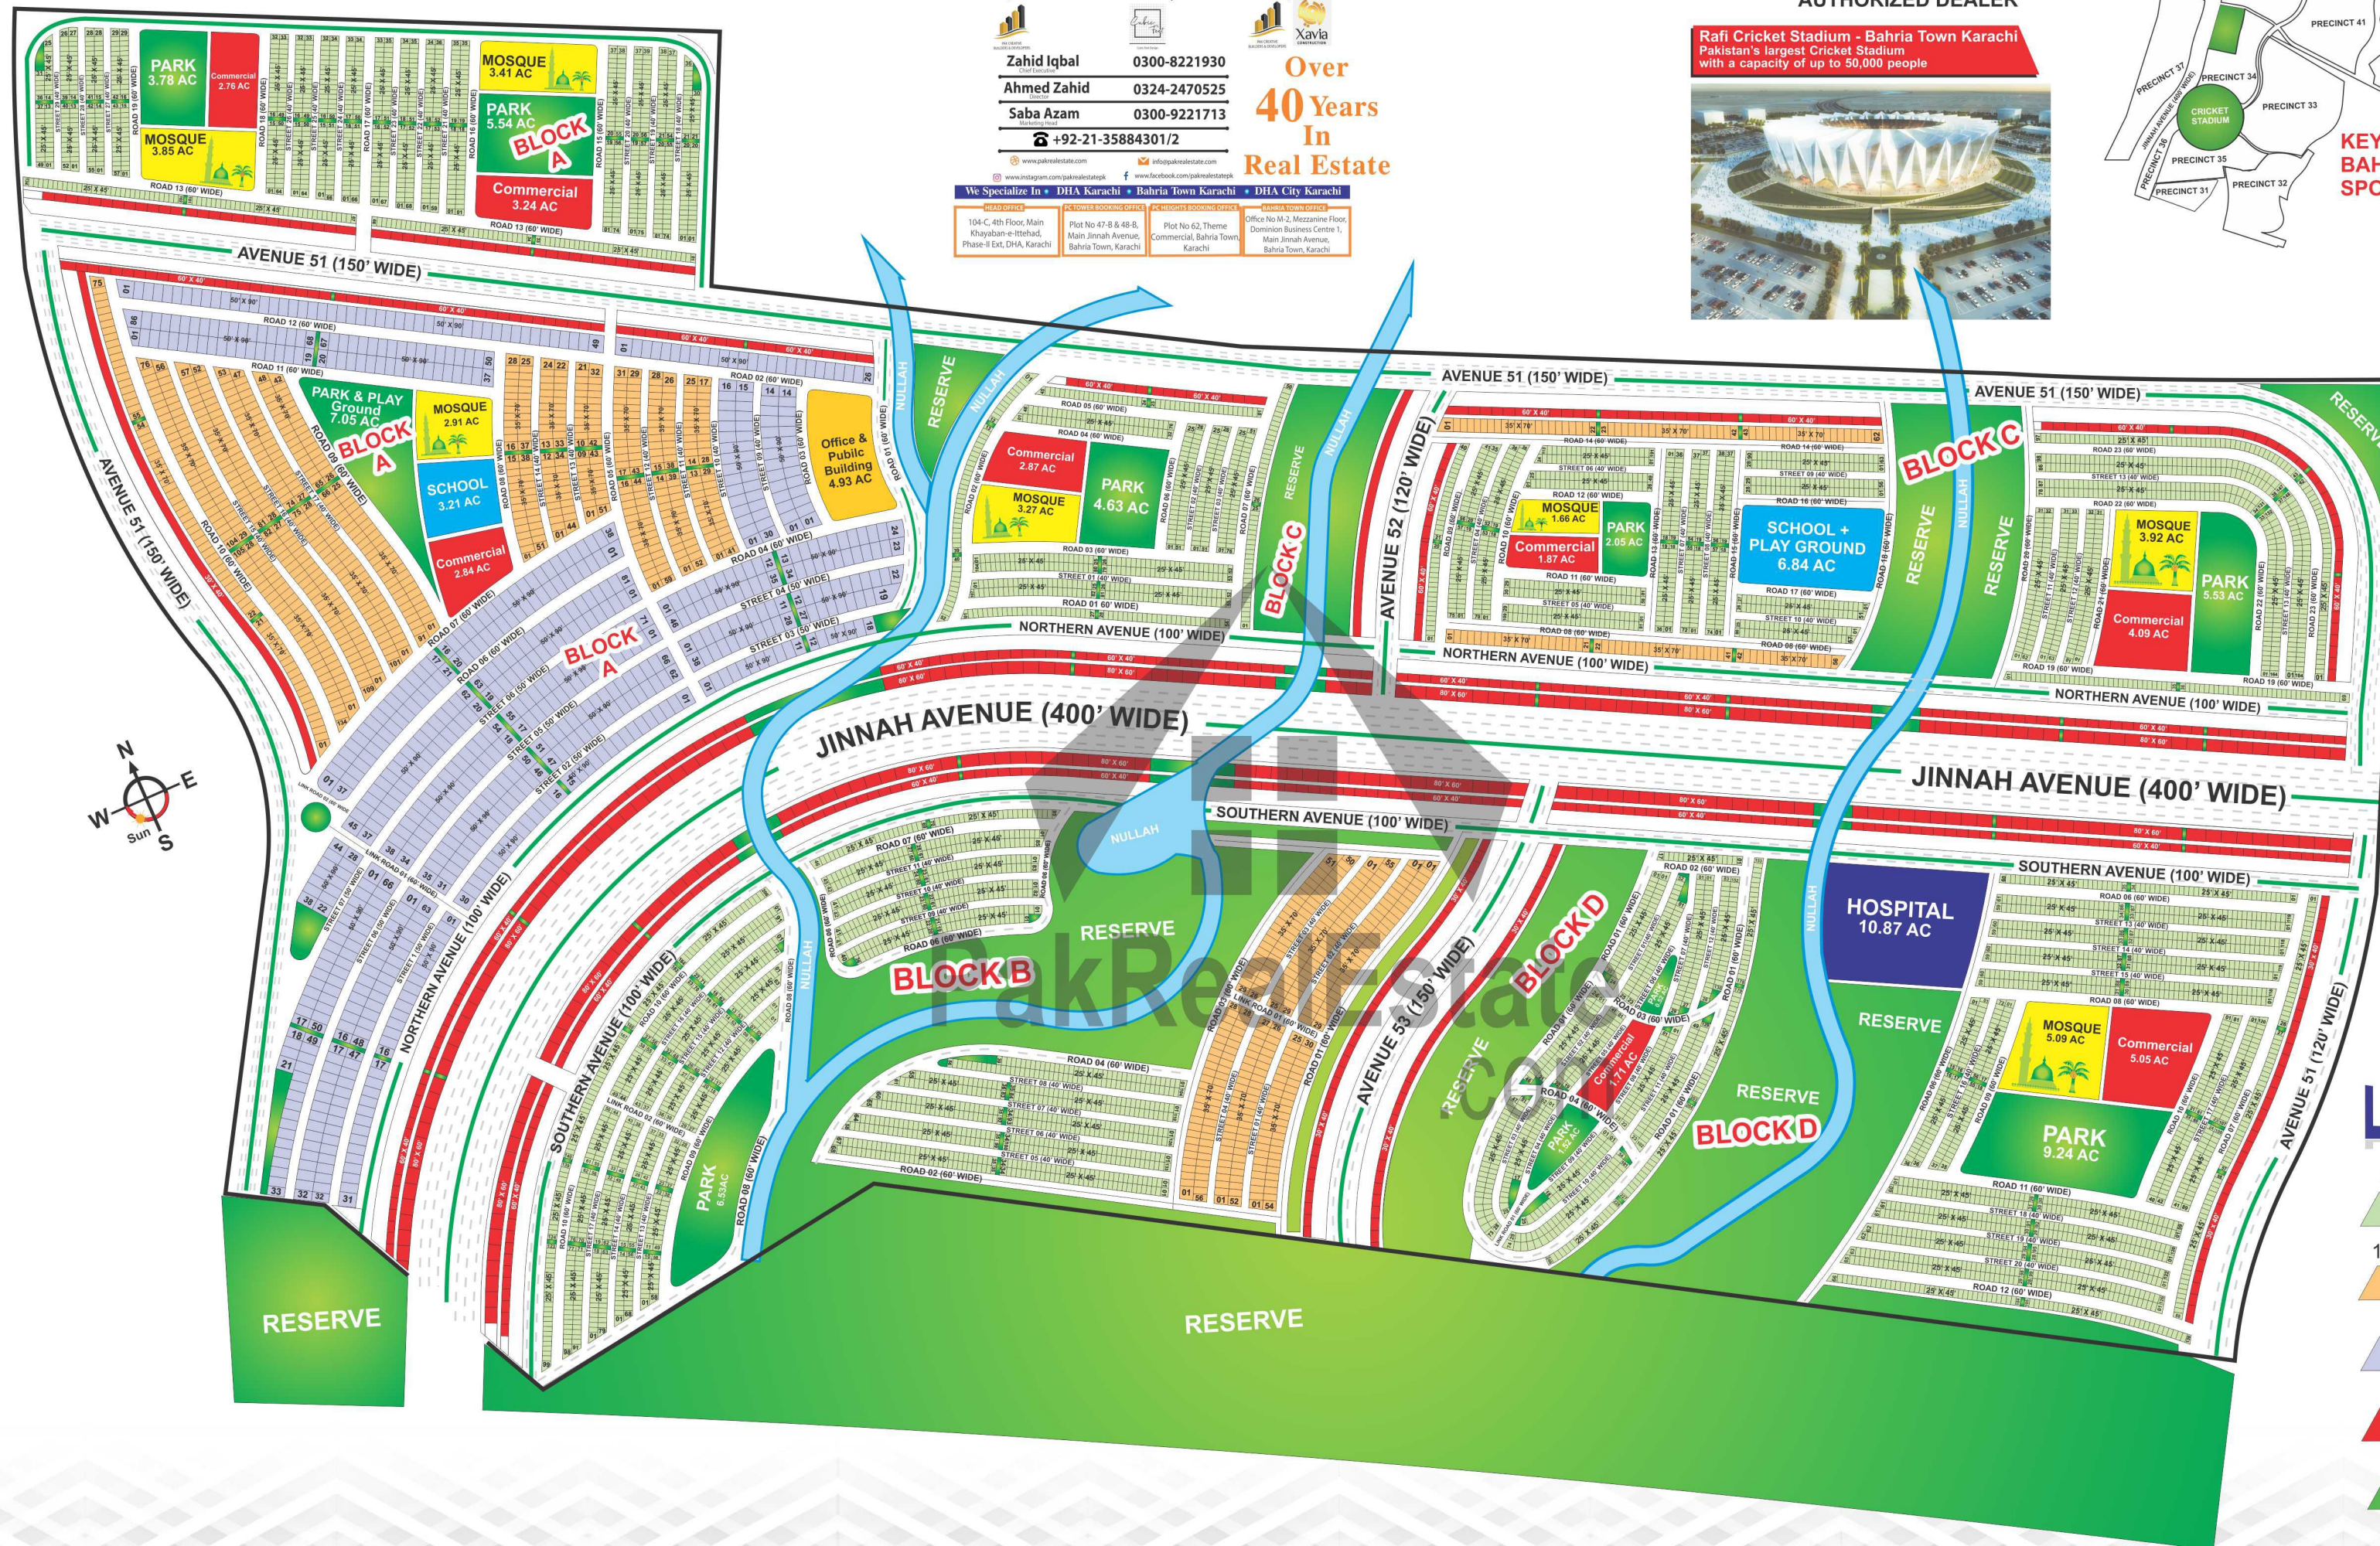

We Specialize In • DHA Karachi • Bahria Town Karachi • DHA City Karachi

100-C, 4th Floor, Alami Khayaban-e-Hitech, Phase-II Ext. DHA, Karachi
Plot No. 47 & 48 & Main, Jinnah Avenue, Bahria Town, Karachi
Plot No. 62, Theme Commercial, Bahria Town, Karachi
Office No. 92, Muzium House (Division Business Centre 1), Main, Jinnah Avenue, Bahria Town, Karachi

Rafi Cricket Stadium - Bahria Town Karachi
Pakistan's largest Cricket Stadium with a capacity of up to 50,000 people

LEGENDS

- 5 Marla (25' x 45')
125 Sq Yards
- 10 Marla (35' x 70')
250 Sq Yards
- 1 Kanal (50' x 90')
500 Sq Yards
- Various Size
COMMERCIAL
- Various Size
PARK