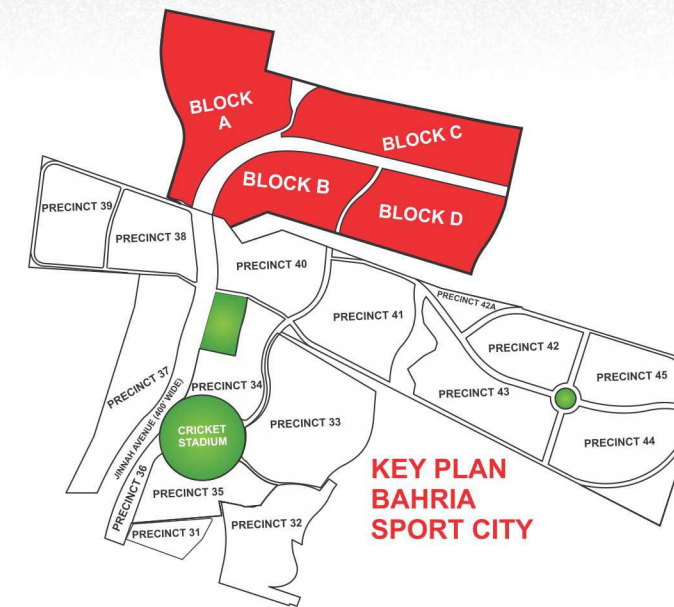

We Specialize In • DHA Karachi • Bahria Town Karachi • DHA City Karachi

100-C, 4th Floor, Alami Khayaban-e-Hitech, Phase-II Ext. DHA, Karachi
Plot No. 47 & 48 & Main, Jinnah Avenue, Bahria Town, Karachi
Plot No. 62, Theme Commercial, Bahria Town, Karachi
Office No. 92, Muzium House (Division Business Centre 1), Main, Jinnah Avenue, Bahria Town, Karachi

Rafi Cricket Stadium - Bahria Town Karachi
Pakistan's largest Cricket Stadium with a capacity of up to 50,000 people

LEGENDS

- 5 Marla (25' x 45')
125 Sq Yards
- 10 Marla (35' x 70')
250 Sq Yards
- 1 Kanal (50' x 90')
500 Sq Yards
- Various Size
COMMERCIAL
- Various Size
PARK